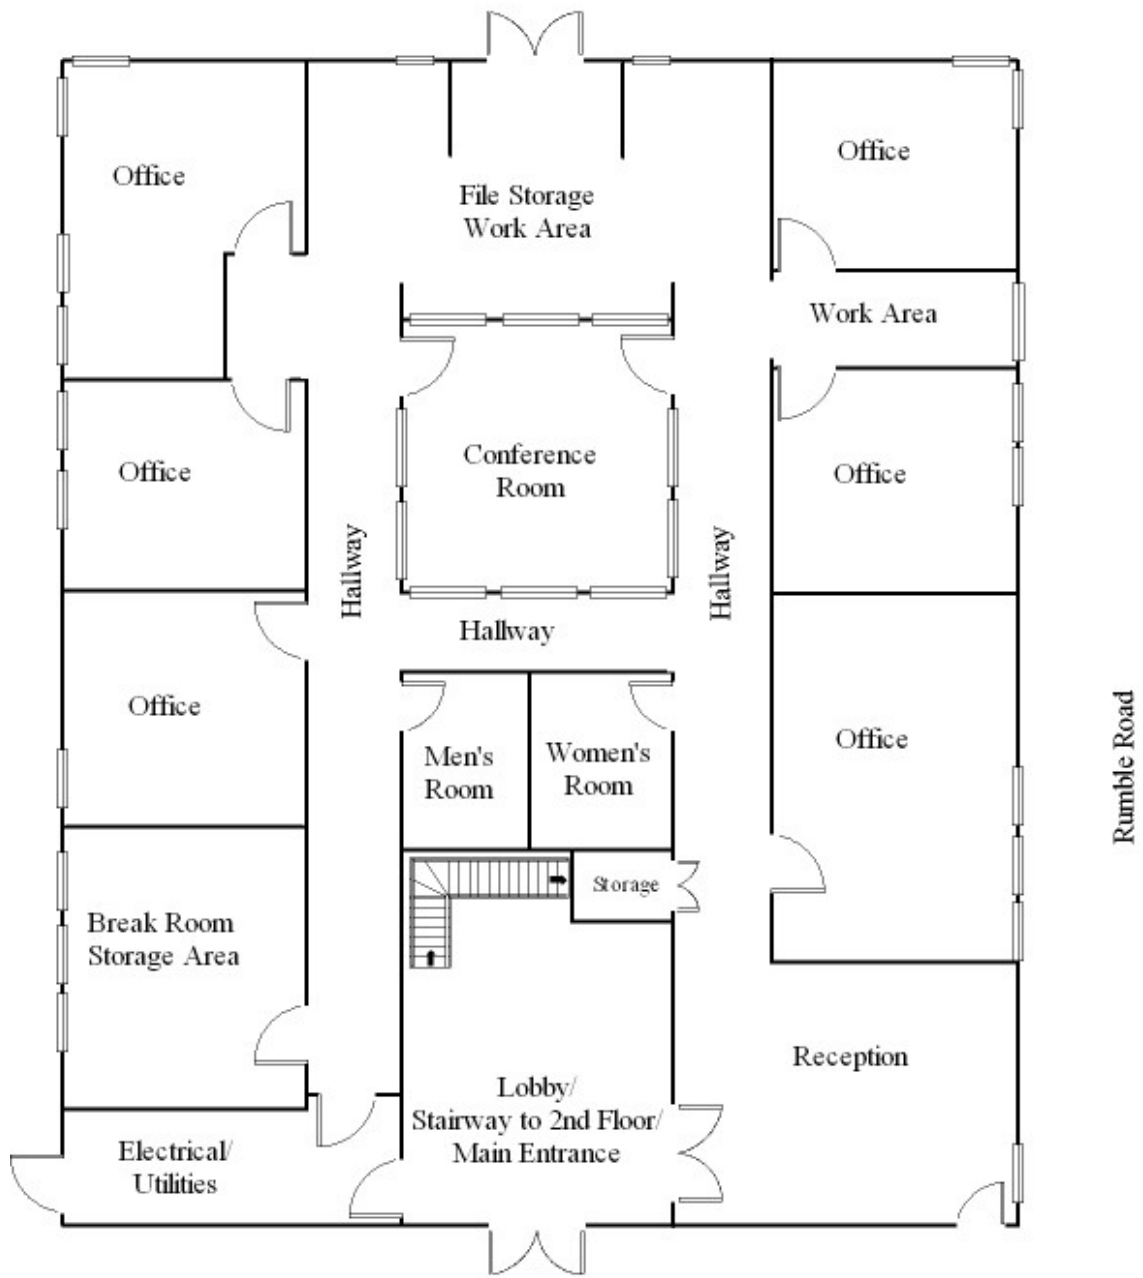

Coffee Road

Parking Lot

3001 Coffee Road, Suite 1  
Modesto, CA 95350

not to scale - do not scale from drawing