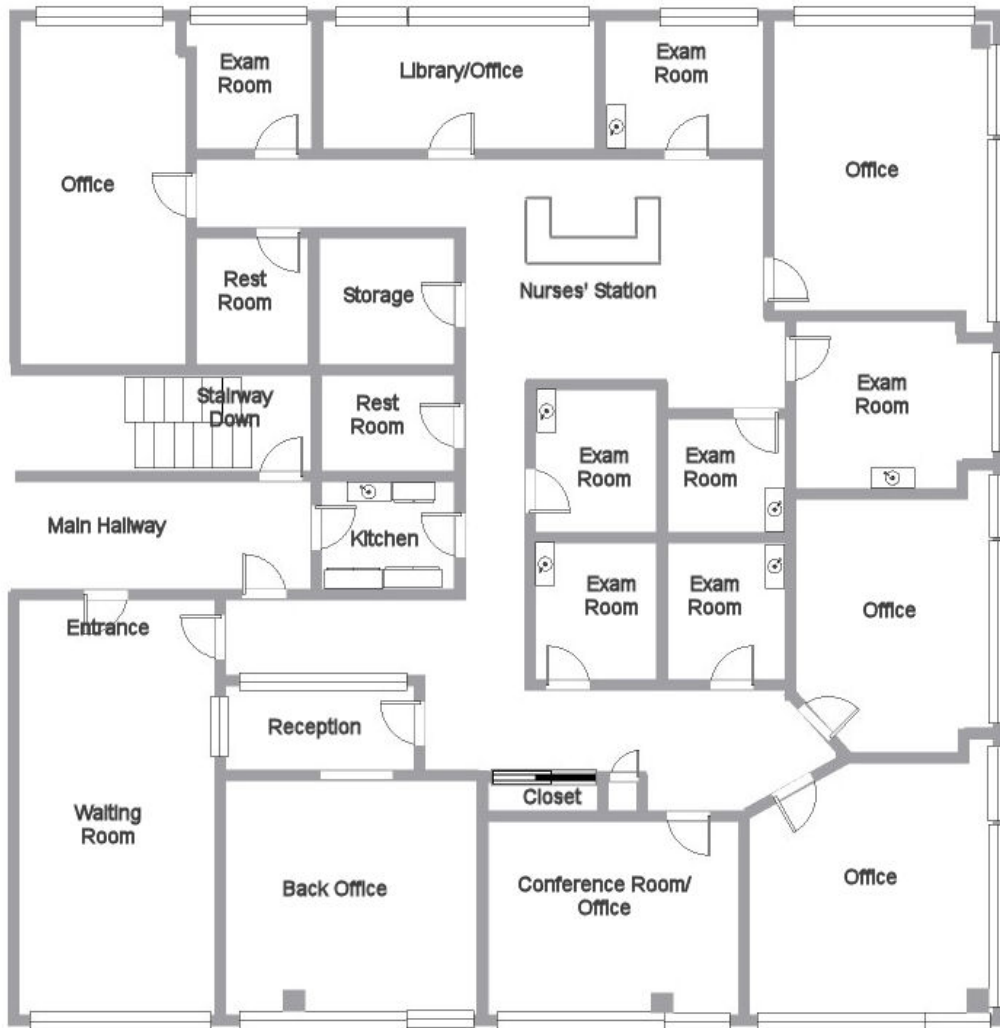

Suite 570
1524 McHenry Ave., Modesto
4,342 Square Feet

Not to scale. Not to be used for measurement.