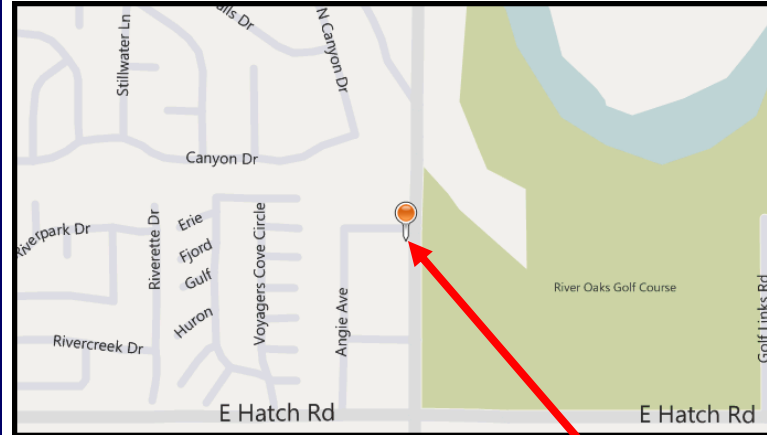

FOR LEASE

Prudential
Commercial Real
Estate

1101 Sylvan Ave., Suite A25
Modesto, CA 95350
Bus 209.529.9610 Fax 209.521.4289
License #01460663

An Independently Owned and Operated Member of The Prudential Real Estate Affiliates, Inc.

Dave Tanner
(209) 758-3108

dtanner@prucommercialre.com
Lic. #00418278

www.TheCommercialConnection.com

The information contained herein is from sources deemed reliable, but we make no representations or warranties, express or implied, as to the accuracy of the information. Buyer must verify the information and bear all risk for any inaccuracies. Package is subject to sale, lease, price change or withdrawal. 5/6/10